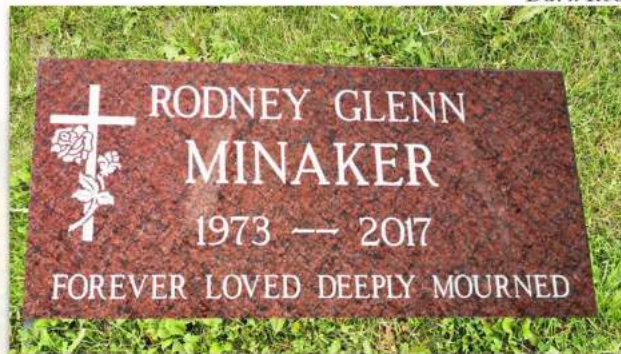

Jet Black

Flat Marker 20" x 10" x 04"

\$895

Jet Black

Flat Marker 20" x 10" x 04"

\$895

Dark Red

Flat Marker 20" x 10" x 04"